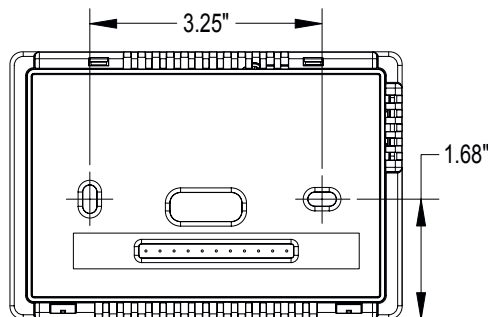

- Single-stage heat/cool
- Single-stage heat pump
- New ICM patented Thermal Intrusion Barrier
- New SimpleSet™ Target Programming technology
- Large display with backlight
- Accuracy: ±1°F
- Adjustable temperature differential
- Dual powered
- Manual changeover
- Easy access terminal block
- Field adjustable calibration
- 4- or 5-wire compatible
- Freeze protection
- High temperature protection
- Zoning system compatible
- Soft-touch controls

Dimensions

Specifications

Electrical Rating:

- 24 VAC (18-30 VAC)
- 1 amp maximum per terminal
- 3 amp maximum total load
- Easy access terminal block

Temperature Control Ranges:

- 45°F to 90°F, Accuracy: $\pm 1^\circ\text{F}$