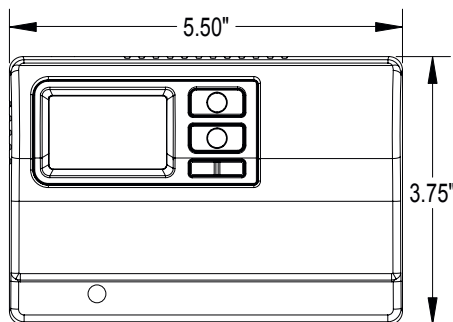

Dimensions

Specifications

Electrical Rating:

- 24 VAC (18-30 VAC)
- 1 amp maximum per terminal
- 3 amp maximum total load
- Easy access terminal block

Temperature Control Ranges:

- 45°F to 90°F, Accuracy: $\pm 1^\circ\text{F}$