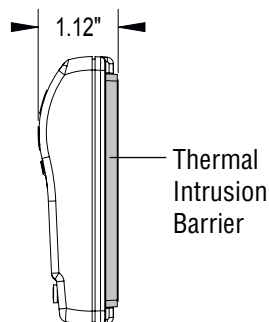

- Single-stage heat/cool
- Single-stage heat pump
- New ICM patented Thermal Intrusion Barrier
- New SimpleSet™ Target Programming technology
- Large display with backlight
- Accuracy: ±1°F
- Adjustable temperature differential
- Dual powered
- Manual changeover
- Easy access terminal block
- Field adjustable calibration
- 4- or 5-wire compatible
- Freeze protection
- High temperature protection
- Zoning system compatible
- Soft-touch controls

Dimensions

Specifications

Electrical Rating:

- 24 VAC (18-30 VAC)
- 1 amp maximum per terminal
- 3 amp maximum total load
- Easy access terminal block

Temperature Control Ranges:

- 45°F to 90°F, Accuracy: $\pm 1^\circ\text{F}$