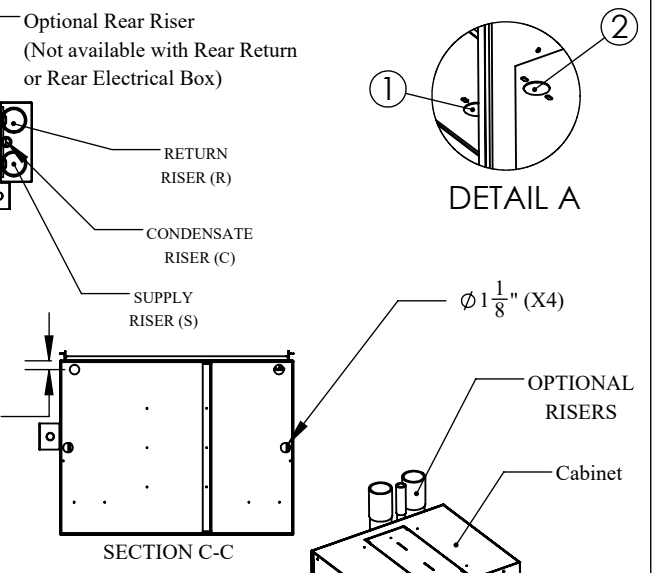

- ① Water Inlet is 1/2" MPT
- ② Water Outlet is 1/2" MPT
- ③ Condensate Drain is 3/4" ID Hose
- ④ Optional Cabinet Base Extensions (Various Heights Available)
- ⑤ Knockouts for Supply Ducting
- ⑥ Electrical Box KnockOut for Electrical Connections (4.50" Height X 3" Width X 2.375" Depth)
- ⑦ Thermostat Position
- ⑧ Knockout For Optional 120V Relay for ERV Interlock with toilet exhaust

REMARKS

- 1) Disposable Filter Included (16"H X 24"W X 1"T)
- 2) 18" Long Supply, Return and Condensate Hoses Included

PHYSICAL DATA (IN)																				
H	W	L	A	B	C	D	E	F	G	I	J	K	M	N	O	P	Q	R	S	T
84 3/8"	26 3/4"	20"	49 1/2"	54 3/8"	19 1/8"	7"	8 5/8"	1"	2"	3 5/8"	5"	18 7/8"	8"	7"	46 5/8"	1 1/2"	7 1/4"	7"	2 3/8"	10"

NAME:	DATE (MM/DD/YYYY):	TITLE:
DRAWN BY: AD	03/21/2022	Bulldog Inkeeper Core ERV Cabinet Dimensional Data
CHECKED BY: AJM / JVM	03/29/2022	
		UNIT MODEL: IKEC 008-018
SCALE: NTS		SHEET 1 OF 1