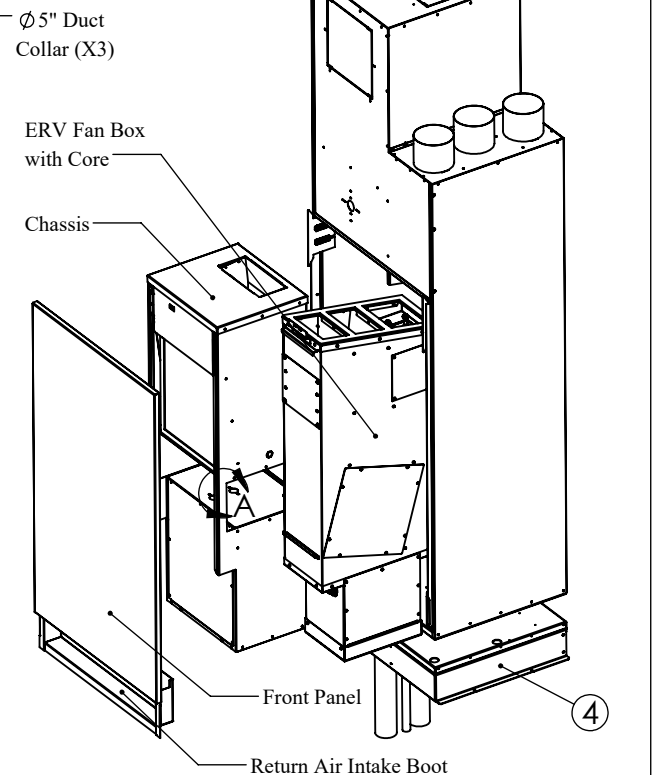

- ① Water Inlet is 1/2" MPT
- ② Water Outlet is 1/2" MPT
- ③ Condensate Drain is 3/4" ID Hose
- ④ Optional Cabinet Base Extensions (Various Heights Available)
- ⑤ Knockouts for Supply Ducting
- ⑥ Electrical Box KnockOut for Electrical Connections (4.50" Height X 3" Width X 2.375" Depth)
- ⑦ Thermostat Position
- ⑧ Knockout For Optional 120V Relay for ERV Interlock with toilet exhaust

REMARKS

- 1) Disposable Filter Included (16"H X 24"W X 1"T)
- 2) 18" Long Supply, Return and Condensate Hoses Included

PHYSICAL DATA (IN)																				
H	W	L	A	B	C	D	E	F	G	I	J	K	M	N	O	P	Q	R	S	T
84 3/8"	26 3/4"	20"	49 1/2"	54 3/8"	19 1/8"	7"	8 5/8"	1"	2"	3 5/8"	5"	18 7/8"	8"	7"	46 5/8"	1 1/2"	7 1/4"	7"	2 3/8"	10"

NAME:	DATE (MM/DD/YYYY):	TITLE:
DRAWN BY: AD	03/21/2022	Bulldog Inkeeper Core ERV Cabinet Dimensional Data
CHECKED BY: AJM / JVM	03/29/2022	
		UNIT MODEL: IKEC 008-018
SCALE: NTS		SHEET 1 OF 1