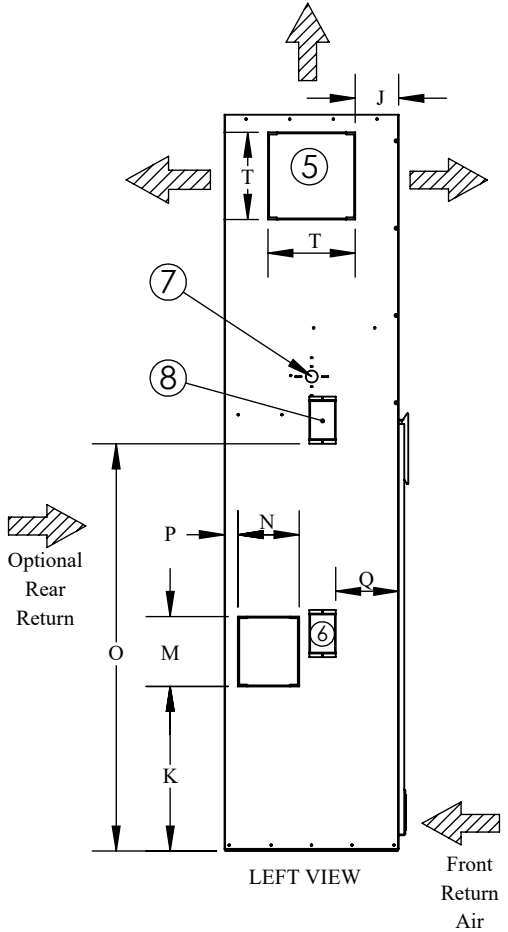

- ① Water Inlet is 1/2" MPT
- ② Water Outlet is 1/2" MPT
- ③ Condensate Drain is 3/4" ID Hose
- ④ Optional Cabinet Base Extensions (Various Heights Available)
- ⑤ Knockouts for Supply Ducting
- ⑥ Electrical Box KnockOut for Electrical Connections (4.50" Height X 3" Width X 2.375" Depth)
- ⑦ Thermostat Position
- ⑧ Knockout For Optional 120V Relay for ERV Interlock with toilet exhaust

REMARKS

- 1) Disposable Filter Included (16"H X 24"W X 1"T)
- 2) 18" Long Supply, Return and Condensate Hoses Included

PHYSICAL DATA (IN)																				
H	W	L	A	B	C	D	E	F	G	I	J	K	M	N	O	P	Q	R	S	T
84 3/8"	26 3/4"	20"	49 1/2"	54 3/8"	19 1/8"	7"	8 5/8"	1"	2"	3 5/8"	5"	18 7/8"	8"	7"	46 5/8"	1 1/2"	7 1/4"	7"	2 3/8"	10"

NAME:	DATE (MM/DD/YYYY):	TITLE:
DRAWN BY: AD	03/21/2022	Bulldog Inkeeper Core ERV Cabinet Dimensional Data
CHECKED BY: AJM / JVM	03/29/2022	
		UNIT MODEL: IKEC 008-018
SCALE: NTS		SHEET 1 OF 1