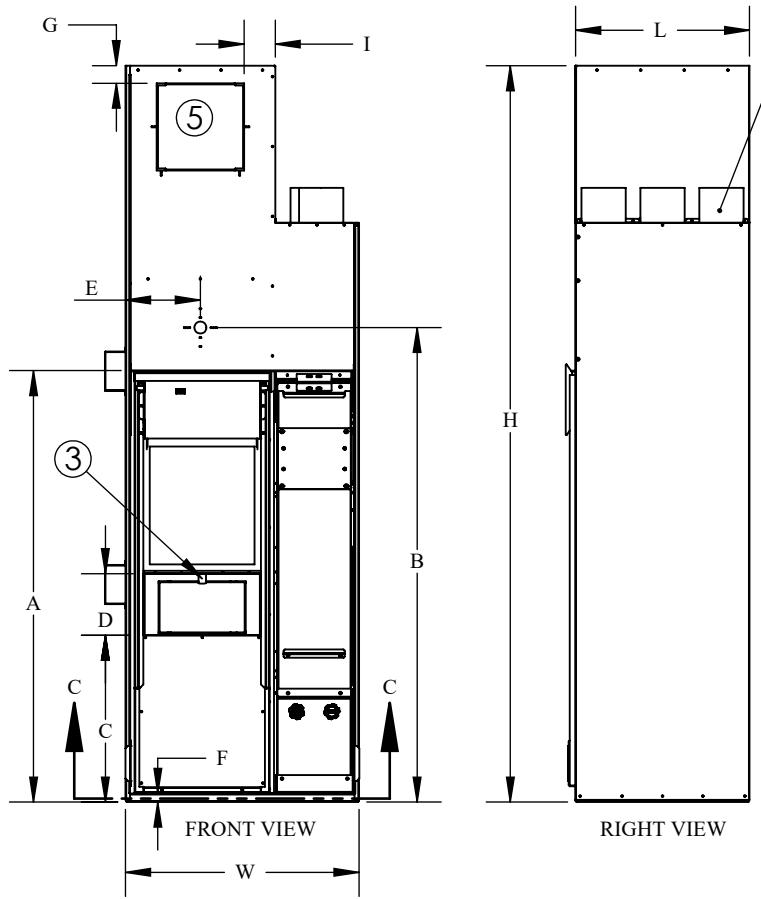

- ① Water Inlet is 1/2" MPT
- ② Water Outlet is 1/2" MPT
- ③ Condensate Drain is 3/4" ID Hose
- ④ Optional Cabinet Base Extensions (Various Heights Available)
- ⑤ Knockouts for Supply Ducting
- ⑥ Electrical Box KnockOut for Electrical Connections (4.50" Height X 3" Width X 2.375" Depth)
- ⑦ Thermostat Position
- ⑧ Knockout For Optional 120V Relay for ERV Interlock with toilet exhaust

REMARKS

- 1) Disposable Filter Included (16"H X 24"W X 1"T)
- 2) 18" Long Supply, Return and Condensate Hoses Included

PHYSICAL DATA (IN)																				
H	W	L	A	B	C	D	E	F	G	I	J	K	M	N	O	P	Q	R	S	T
84 3/8"	26 3/4"	20"	49 1/2"	54 3/8"	19 1/8"	7"	8 5/8"	1"	2"	3 5/8"	5"	18 7/8"	8"	7"	46 5/8"	1 1/2"	7 1/4"	7"	2 3/8"	10"

NAME:	DATE (MM/DD/YYYY):	TITLE:
DRAWN BY: AD	03/21/2022	Bulldog Inkeeper Core ERV Cabinet Dimensional Data
CHECKED BY: AJM / JVM	03/29/2022	
		UNIT MODEL: IKEC 008-018
SCALE: NTS		SHEET 1 OF 1