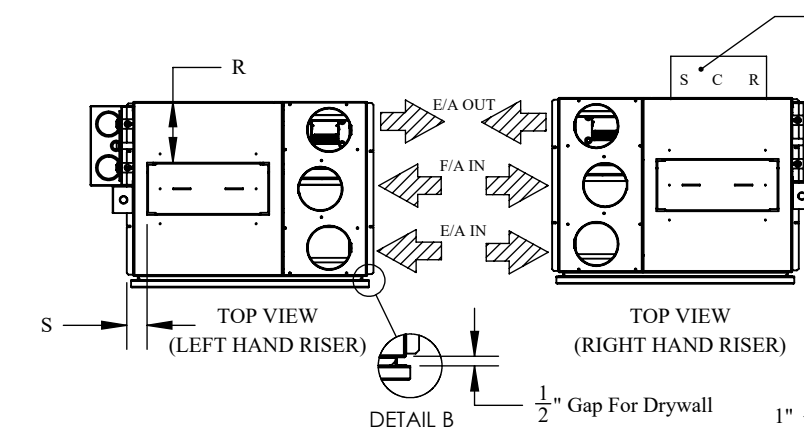

- ① Water Inlet is 1/2" MPT
- ② Water Outlet is 1/2" MPT
- ③ Condensate Drain is 3/4" ID Hose
- ④ Optional Cabinet Base Extensions (Various Heights Available)
- ⑤ Knockouts for Supply Ducting
- ⑥ Electrical Box KnockOut for Electrical Connections (4.50" Height X 3" Width X 2.375" Depth)
- ⑦ Thermostat Position
- ⑧ Knockout For Optional 120V Relay for ERV Interlock with toilet exhaust

REMARKS

- 1) Disposable Filter Included (16"H X 24"W X 1"T)
- 2) 18" Long Supply, Return and Condensate Hoses Included

PHYSICAL DATA (IN)																				
H	W	L	A	B	C	D	E	F	G	I	J	K	M	N	O	P	Q	R	S	T
84 3/8"	26 3/4"	20"	49 1/2"	54 3/8"	19 1/8"	7"	8 5/8"	1"	2"	3 5/8"	5"	18 7/8"	8"	7"	46 5/8"	1 1/2"	7 1/4"	7"	2 3/8"	10"

NAME:	DATE (MM/DD/YYYY):	TITLE:
DRAWN BY: AD	03/21/2022	Bulldog Inkeeper Core ERV Cabinet Dimensional Data
CHECKED BY: AJM / JVM	03/29/2022	
		UNIT MODEL: IKEC 008-018
SCALE: NTS		SHEET 1 OF 1