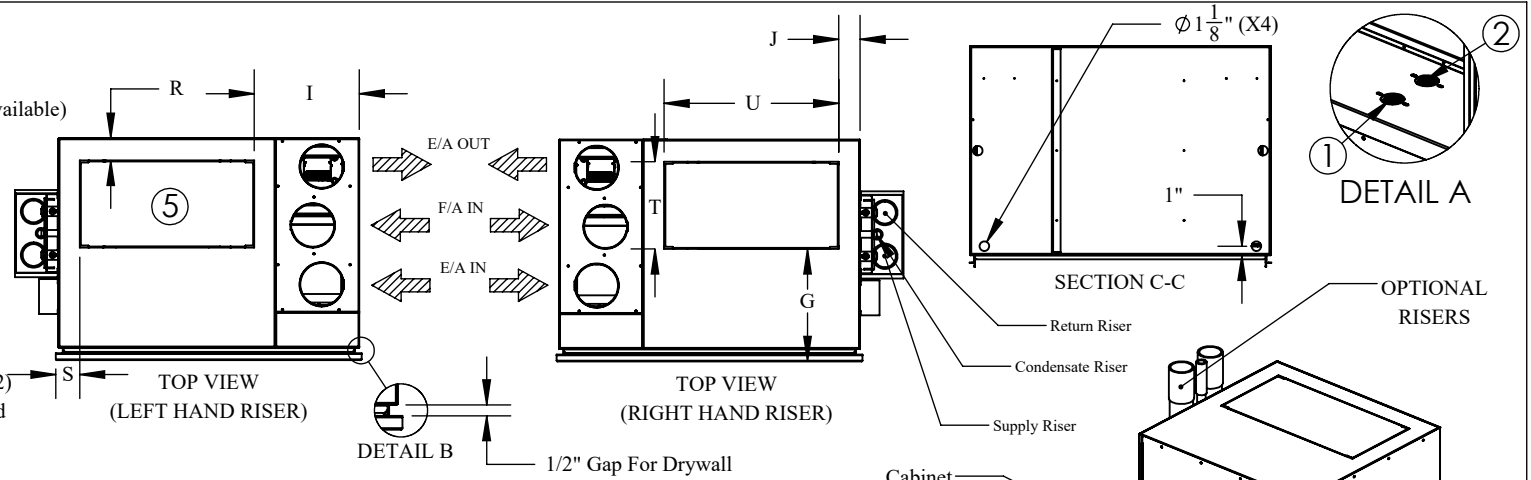

- ① Water Inlet is 3/4" MPT
- ② Water Outlet is 3/4" MPT
- ③ Condensate Drain is 3/4" ID Hose
- ④ Optional Cabinet Base Extensions (Various Heights Available)
- ⑤ Knockouts for Supply Ducting
- ⑥ Electrical Box KnockOut for Electrical Connections (4.375" Height X 3.875" Width X 2.375" Depth)
- ⑦ 7/8" Hole to run T-Stat wiring through the cabinet
- ⑧ Knockout For Optional 120V Relay for ERV Interlock
- ⑨ 7/8" Hole for 24V bathroom timer wiring

REMARKS

- 1) Disposable Filter Included (16"H X 20"W X 1"T) (Qty: 2)
- 2) 24" Long Supply, Return and Condensate Hoses Included

PHYSICAL DATA (IN)																					
H	W	L	A	B	C	D	E	F	G	I	J	K	M	N	O	P	Q	R	S	T	U
84 3/8"	34 1/2"	24"	65 1/4"	69 3/8"	20"	5 7/8"	12 3/4"	1"	12 7/8"	12"	2 1/2"	18 7/8"	9"	10"	60 5/8"	5 7/8"	5 1/8"	2 1/2"	2 3/4"	10"	20"

NAME:	DATE (MM/DD/YYYY):	TITLE:
DRAWN BY: AD	05/24/2022	Bulldog Homekeeper Core ERV Cabinet Dimensional Data
CHECKED BY: AJM / MRH	05/24/2022	
		UNIT MODEL: HKEC-2 036-048
<small>THE INFORMATION CONTAINED IN THIS DRAWING IS THE SOLE PROPERTY OF CGC GROUP. ANY REPRODUCTION IN PART OR AS A WHOLE WITHOUT THE WRITTEN PERMISSION OF CGC GROUP IS PROHIBITED.</small>		SCALE: NTS
<small>PROPRIETARY AND CONFIDENTIAL</small>		SHEET 1 OF 1