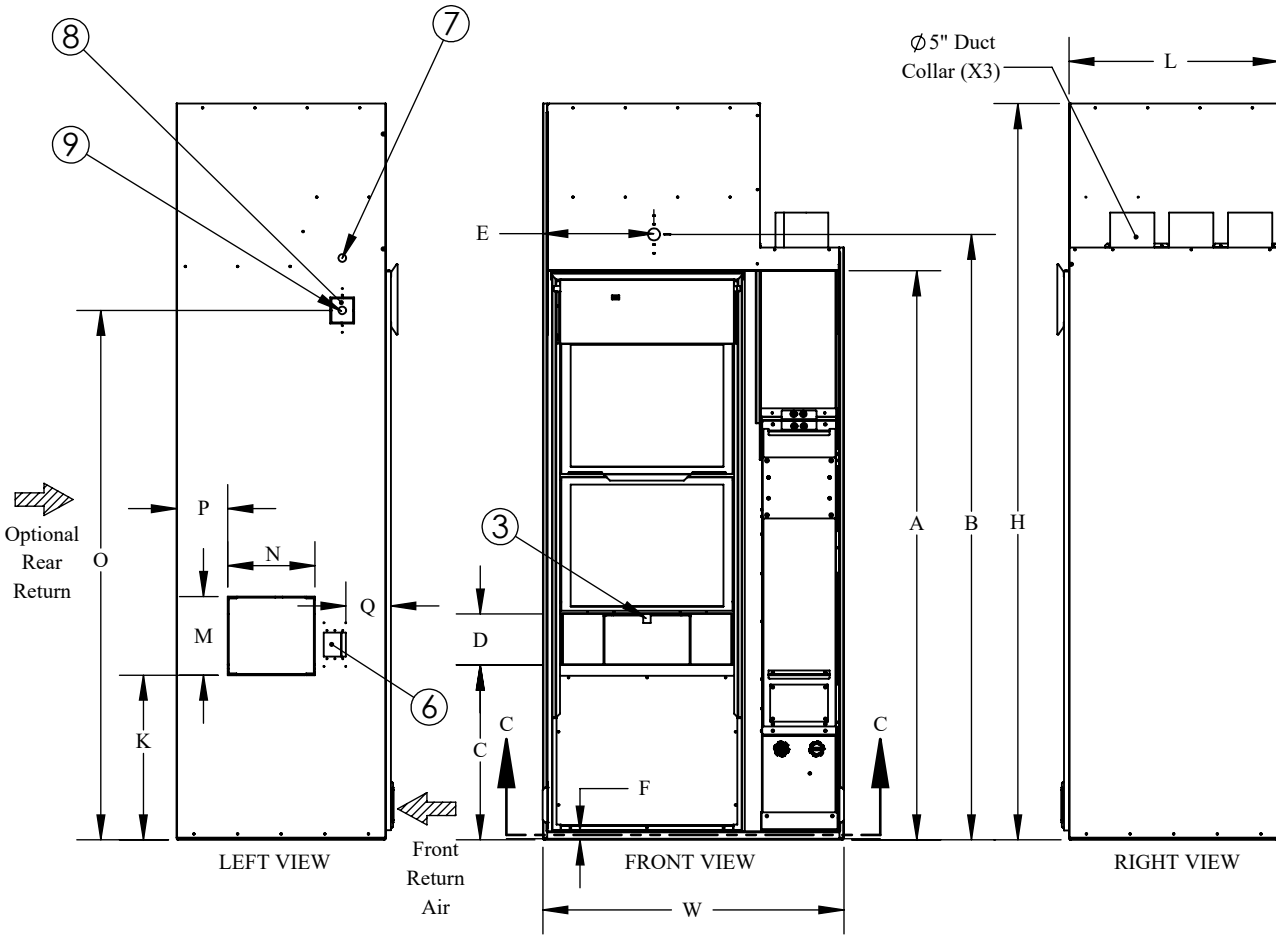

- ① Water Inlet is 3/4" MPT
- ② Water Outlet is 3/4" MPT
- ③ Condensate Drain is 3/4" ID Hose
- ④ Optional Cabinet Base Extensions (Various Heights Available)
- ⑤ Knockouts for Supply Ducting
- ⑥ Electrical Box KnockOut for Electrical Connections (4.375" Height X 3.875" Width X 2.375" Depth)
- ⑦ 7/8" Hole to run T-Stat wiring through the cabinet
- ⑧ Knockout For Optional 120V Relay for ERV Interlock
- ⑨ 7/8" Hole for 24V bathroom timer wiring

REMARKS

- 1) Disposable Filter Included (16"H X 20"W X 1"T) (Qty: 2)
- 2) 24" Long Supply, Return and Condensate Hoses Included

PHYSICAL DATA (IN)																					
H	W	L	A	B	C	D	E	F	G	I	J	K	M	N	O	P	Q	R	S	T	U
84 3/8"	34 1/2"	24"	65 1/4"	69 3/8"	20"	5 7/8"	12 3/4"	1"	12 7/8"	12"	2 1/2"	18 7/8"	9"	10"	60 5/8"	5 7/8"	5 1/8"	2 1/2"	2 3/4"	10"	20"

NAME:	DATE (MM/DD/YYYY):	TITLE:
DRAWN BY: AD	05/24/2022	Bulldog Homekeeper Core ERV Cabinet Dimensional Data
CHECKED BY: AJM / MRH	05/24/2022	
		UNIT MODEL: HKEC-2 036-048
<small>THE INFORMATION CONTAINED IN THIS DRAWING IS THE SOLE PROPERTY OF CGC GROUP. ANY REPRODUCTION IN PART OR AS A WHOLE WITHOUT THE WRITTEN PERMISSION OF CGC GROUP IS PROHIBITED.</small>		SCALE: NTS
<small>PROPRIETARY AND CONFIDENTIAL</small>		SHEET 1 OF 1