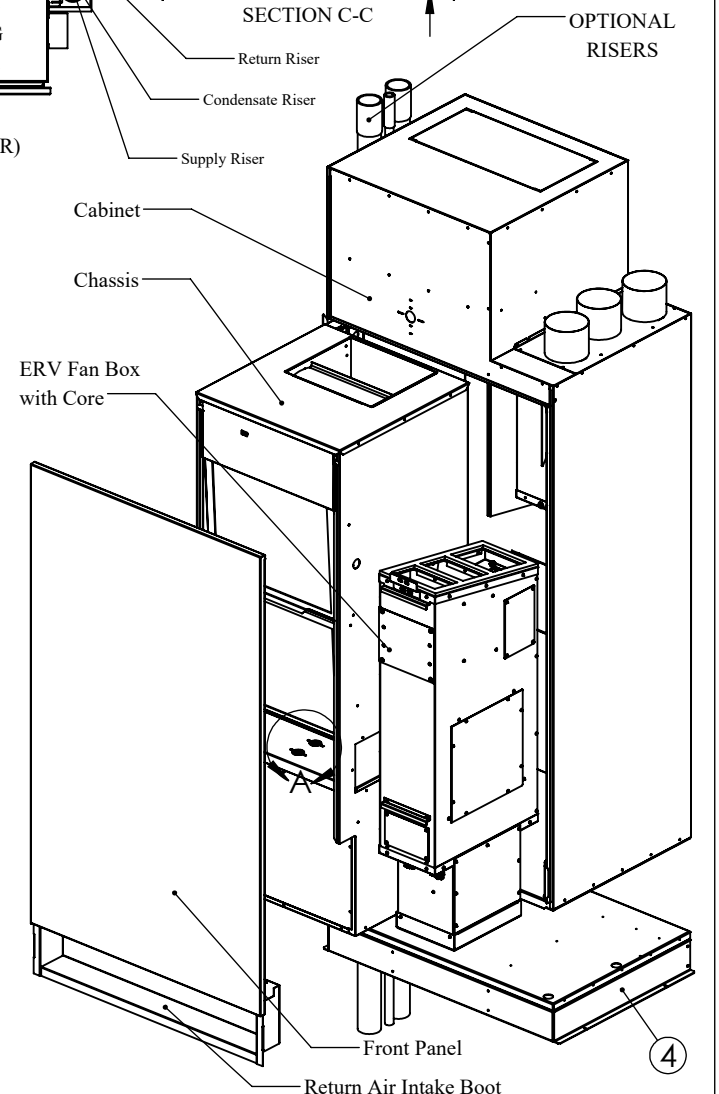

- ① Water Inlet is 3/4" MPT
- ② Water Outlet is 3/4" MPT
- ③ Condensate Drain is 3/4" ID Hose
- ④ Optional Cabinet Base Extensions (Various Heights Available)
- ⑤ Knockouts for Supply Ducting
- ⑥ Electrical Box KnockOut for Electrical Connections (4.375" Height X 3.875" Width X 2.375" Depth)
- ⑦ 7/8" Hole to run T-Stat wiring through the cabinet
- ⑧ Knockout For Optional 120V Relay for ERV Interlock
- ⑨ 7/8" Hole for 24V bathroom timer wiring

REMARKS

- 1) Disposable Filter Included (16"H X 20"W X 1"T) (Qty: 2)
- 2) 24" Long Supply, Return and Condensate Hoses Included

PHYSICAL DATA (IN)																					
H	W	L	A	B	C	D	E	F	G	I	J	K	M	N	O	P	Q	R	S	T	U
84 3/8"	34 1/2"	24"	65 1/4"	69 3/8"	20"	5 7/8"	12 3/4"	1"	12 7/8"	12"	2 1/2"	18 7/8"	9"	10"	60 5/8"	5 7/8"	5 1/8"	2 1/2"	2 3/4"	10"	20"

NAME:	DATE (MM/DD/YYYY):	TITLE:
DRAWN BY: AD	05/24/2022	Bulldog Homekeeper Core ERV Cabinet Dimensional Data
CHECKED BY: AJM / MRH	05/24/2022	
		UNIT MODEL: HKEC-2 036-048
<small>THE INFORMATION CONTAINED IN THIS DRAWING IS THE SOLE PROPERTY OF CGC GROUP. ANY REPRODUCTION IN PART OR AS A WHOLE WITHOUT THE WRITTEN PERMISSION OF CGC GROUP IS PROHIBITED.</small>		SCALE: NTS
<small>PROPRIETARY AND CONFIDENTIAL</small>		SHEET 1 OF 1